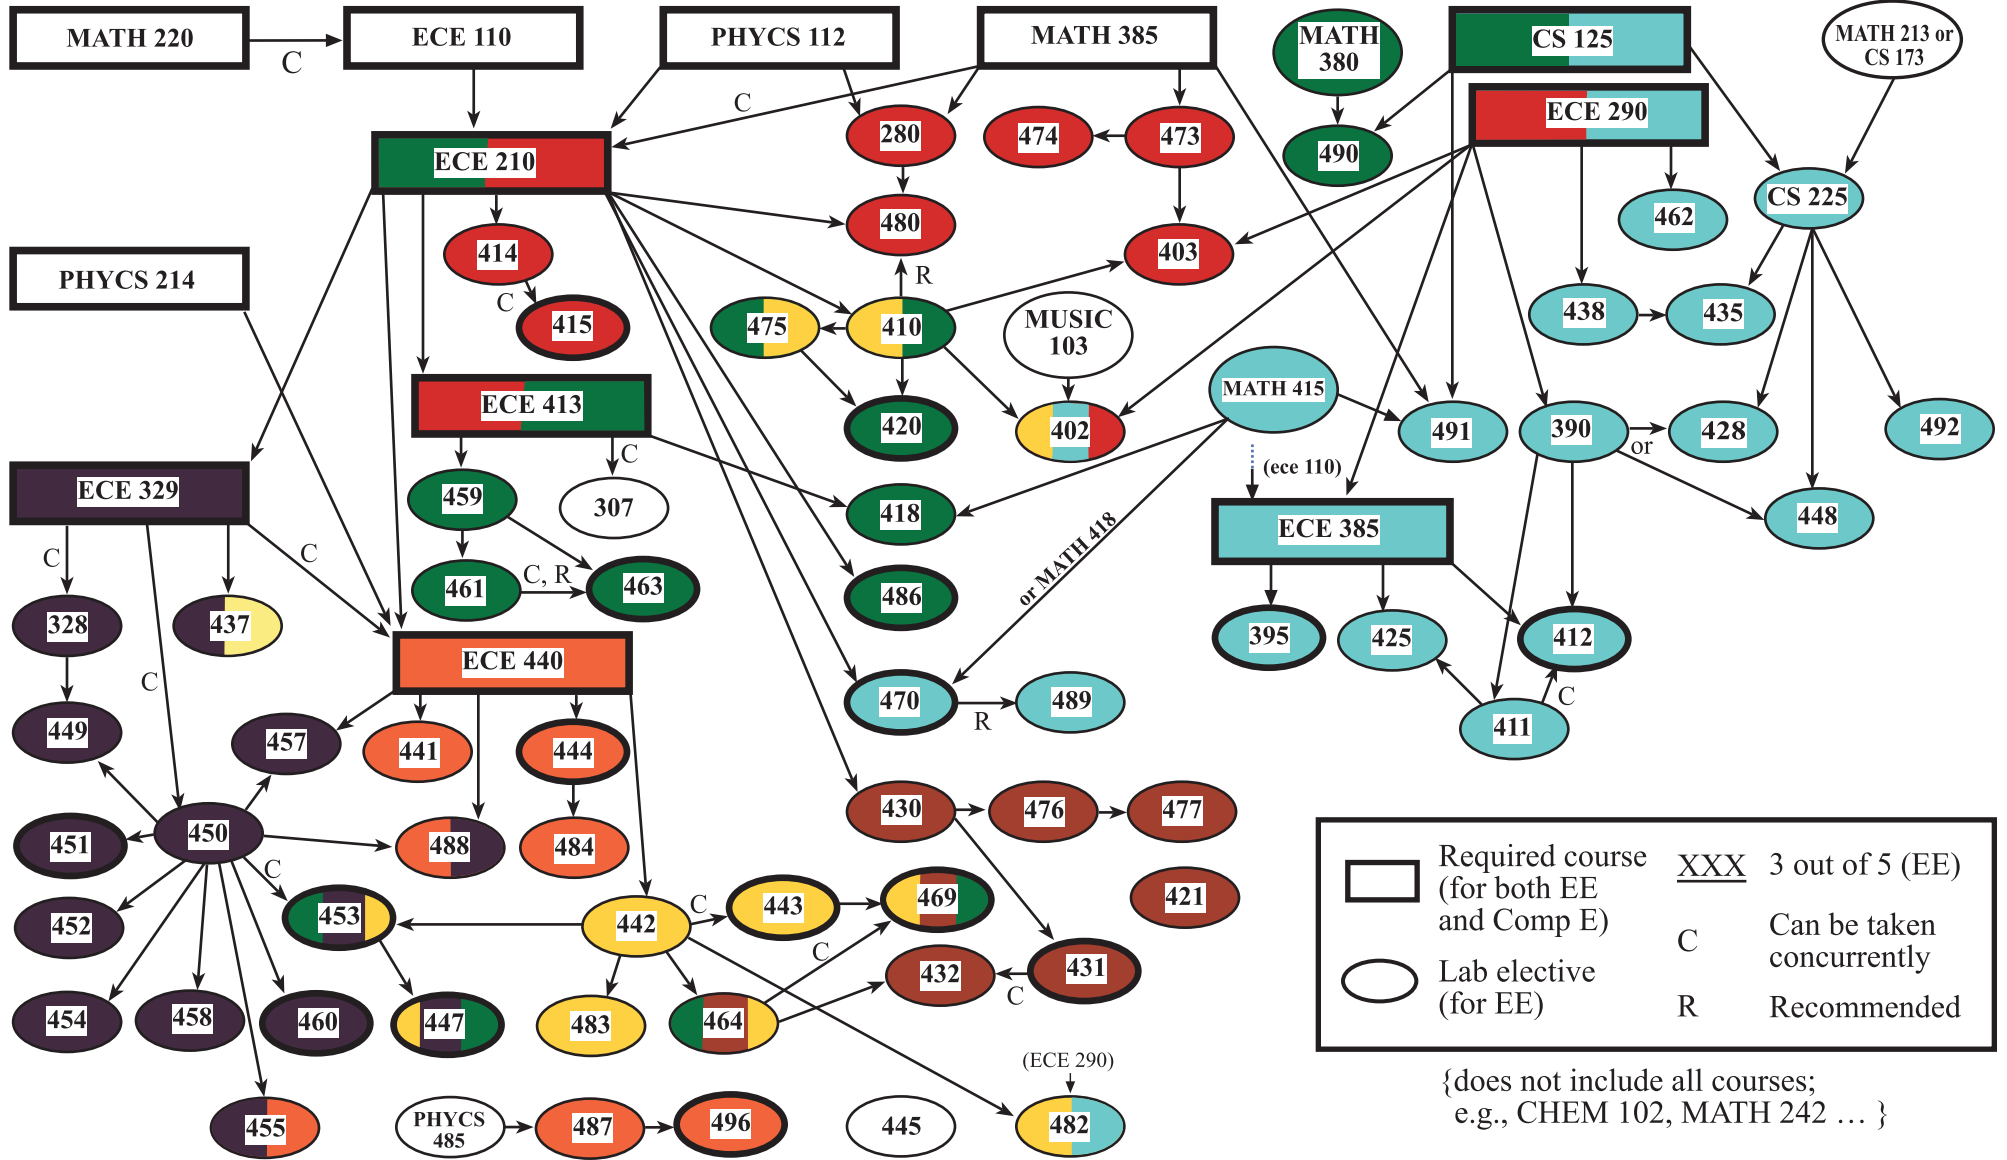

# ECE Electives for EE

CHECK THE 498's

**Green** Communication  
Signal Processing  
Systems  
ECE 210, ECE 410, ECE 413

**Red** Bioengineering  
and Acoustics  
ECE 210, ECE 410

**Blue** Computer Engineering  
ECE 385, ECE 290, ECE 390  
or ECE 391, CS 225

	Required course (for both EE and Comp E)	<u>XXX</u>	3 out of 5 (EE)
	Lab elective (for EE)	C	Can be taken concurrently
		R	Recommended

{does not include all courses;  
e.g., CHEM 102, MATH 242 ... }

**Purple** Electromagnetic  
fields and optics  
ECE 329, ECE 450

**Orange** Physical/Quantum  
Electronic  
ECE 440

**Yellow** Electronic circuits  
ECE 442, ECE 443

**Brown** Power and Energy  
ECE 430